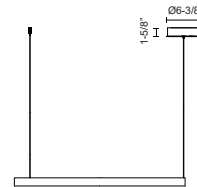

Side Canopy Option