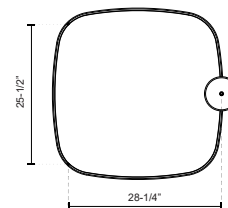

YUKON
PD78031
PENDANTS

PROJECT

DESCRIPTION

Yukon brings a timeless charm that transforms any room into a captivating centerpiece of contemporary design. The Yukon family offers both simplicity and versatility with its integrated LED technology and the choice of mounting options: center canopy or offset canopy. Elevate your space with these exquisite chandeliers, available in our most luxurious finishes: vintage brass, urban bronze, or polished nickel.

- Luxury painted finishes
- Timeless, simple style
- Integrated LED, no need for bulbs
- Adjustable wire up to 120" length
- Perfect for living rooms, kitchens, dining rooms, and more

SPECIFICATION DETAILS

Fixture Dimensions	L31-1/2" x W31-1/2" x H1-1/2"
Light Source	LED with DC Driver
Wattage	29W
Total Lumens	2000lm
Delivered Lumens	PN-1825lm*; UB-1575lm*; VB-1695lm*;
Voltage	120V
Color Temperature	3000K
CRI (Ra)	90CRI
Optional Color Temps	2700K - 5000K Available, Minimum Order Quantities Apply
LED Rated Life	50,000 hours
Dimming	100% - 10%, TRIAC or ELV Dimmer (Not Included)
Diffuser Details	White Silicone Diffuser
Adjustable	Yes
Wire Length	120" Max
Wire Type	Black Wire
Minimum Hang Height	6"
Sloped Ceiling Adaptable	Yes
Location	Dry
Illumination Direction	Up/Down
CEC Title 24 JA8	Yes, JA8-2022
Canopy Dimensions	D6-3/8" x H1-5/8"
Material	Painted Brass
Paint Finish	PN01; UB01; VB01;

Side Canopy Option

* For custom options, consult factory for details.
* For warranty information, please visit www.kuzcolighting.com/warranty

KUZCO

CANADA: 19054 28TH AVENUE - SURREY, BC V3Z 6M3
USA: 3035 E. LONE MOUNTAIN ROAD - LAS VEGAS, NV 89081

WWW.KUZCOLIGHTING.COM

© 2024 KUZCO LIGHTING. ALL RIGHTS RESERVED.

COMMENT